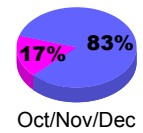

Club Results 2010-2011

Goal, New, Dropped, Gain/Loss

MEMBERSHIP

**Membership Results
2010-2011**

**Membership
2009-2010**

Month	Net Memb Goal	Actual New Memb	Actual Dropped Memb	Gain/Loss of Memb	Gain/Loss of Memb
Jul/Aug/Sep	-2	19	-30	-11	-6
Oct/Nov/Dec	-1	23	-57	-34	-15
Jan/Feb/Mar	16	21	-12	9	31
Apr/May/Jun	2	51	-42	9	-4
Totals	15	114	-141	-27	6

Membership Results 2010-2011

Goal, New, Dropped, Gain/Loss

Comparison of Club Gain/Loss

Current Year Compared to the Previous Year

Comparison of Membership Gain/Loss

Current Year Compared to the Previous Year

YTD Status Quo Clubs 2010-2011

Status Quo Clubs Compared to Status Quo Members

Gender Comparison 2010-2011

Male

Female