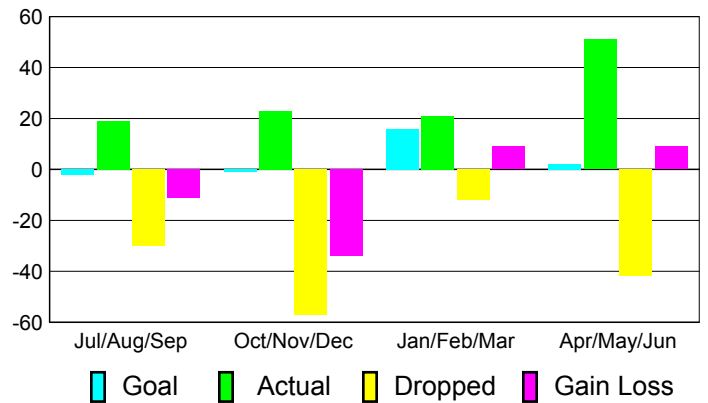

Club Results 2010-2011

Goal, New, Dropped, Gain/Loss

MEMBERSHIP

**Membership Results
2010-2011**

**Membership
2009-2010**

Month	Net Memb Goal	Actual New Memb	Actual Dropped Memb	Gain/Loss of Memb	Gain/Loss of Memb
Jul/Aug/Sep	-2	19	-30	-11	-6
Oct/Nov/Dec	-1	23	-57	-34	-15
Jan/Feb/Mar	16	21	-12	9	31
Apr/May/Jun	2	51	-42	9	-4
Totals	15	114	-141	-27	6

Membership Results 2010-2011

Goal, New, Dropped, Gain/Loss

Comparison of Club Gain/Loss

Current Year Compared to the Previous Year

Comparison of Membership Gain/Loss

Current Year Compared to the Previous Year