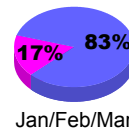

Club Results 2010-2011

Goal, New, Dropped, Gain/Loss

MEMBERSHIP

**Membership Results
2010-2011**

**Membership
2009-2010**

Month	Net Memb Goal	Actual New Memb	Actual Dropped Memb	Gain/Loss of Memb	Gain/Loss of Memb
Jul/Aug/Sep	-2	19	-30	-11	-6
Oct/Nov/Dec	-1	23	-57	-34	-15
Jan/Feb/Mar	16	21	-12	9	31
Apr/May/Jun	2	51	-42	9	-4
Totals	15	114	-141	-27	6

Membership Results 2010-2011

Goal, New, Dropped, Gain/Loss

Comparison of Club Gain/Loss

Current Year Compared to the Previous Year

Comparison of Membership Gain/Loss

Current Year Compared to the Previous Year

YTD Status Quo Clubs 2010-2011

Status Quo Clubs Compared to Status Quo Members

Gender Comparison 2010-2011

Male

Female