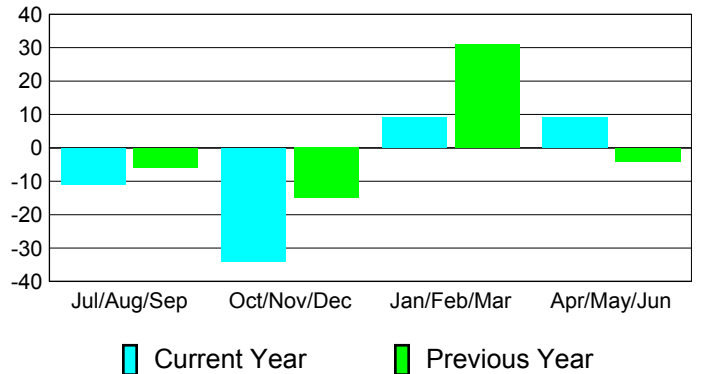

Club Results 2010-2011

Goal, New, Dropped, Gain/Loss

MEMBERSHIP

**Membership Results
2010-2011**

**Membership
2009-2010**

Month	Net Memb Goal	Actual New Memb	Actual Dropped Memb	Gain/Loss of Memb	Gain/Loss of Memb
Jul/Aug/Sep	-2	19	-30	-11	-6
Oct/Nov/Dec	-1	23	-57	-34	-15
Jan/Feb/Mar	16	21	-12	9	31
Apr/May/Jun	2	51	-42	9	-4
Totals	15	114	-141	-27	6

Membership Results 2010-2011

Goal, New, Dropped, Gain/Loss

Comparison of Club Gain/Loss

Current Year Compared to the Previous Year

Comparison of Membership Gain/Loss

Current Year Compared to the Previous Year

YTD Status Quo Clubs 2010-2011

Status Quo Clubs Compared to Status Quo Members

Gender Comparison 2010-2011

Male

Female