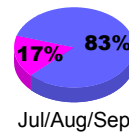

Club Results 2010-2011

Goal, New, Dropped, Gain/Loss

MEMBERSHIP

**Membership Results
2010-2011**

**Membership
2009-2010**

Month	Net Memb Goal	Actual New Memb	Actual Dropped Memb	Gain/Loss of Memb	Gain/Loss of Memb
Jul/Aug/Sep	-2	19	-30	-11	-6
Oct/Nov/Dec	-1	23	-57	-34	-15
Jan/Feb/Mar	16	21	-12	9	31
Apr/May/Jun	2	51	-42	9	-4
Totals	15	114	-141	-27	6

Membership Results 2010-2011

Goal, New, Dropped, Gain/Loss

Comparison of Club Gain/Loss

Current Year Compared to the Previous Year

Comparison of Membership Gain/Loss

Current Year Compared to the Previous Year

YTD Status Quo Clubs 2010-2011

Status Quo Clubs Compared to Status Quo Members

Gender Comparison 2010-2011

Male

Female